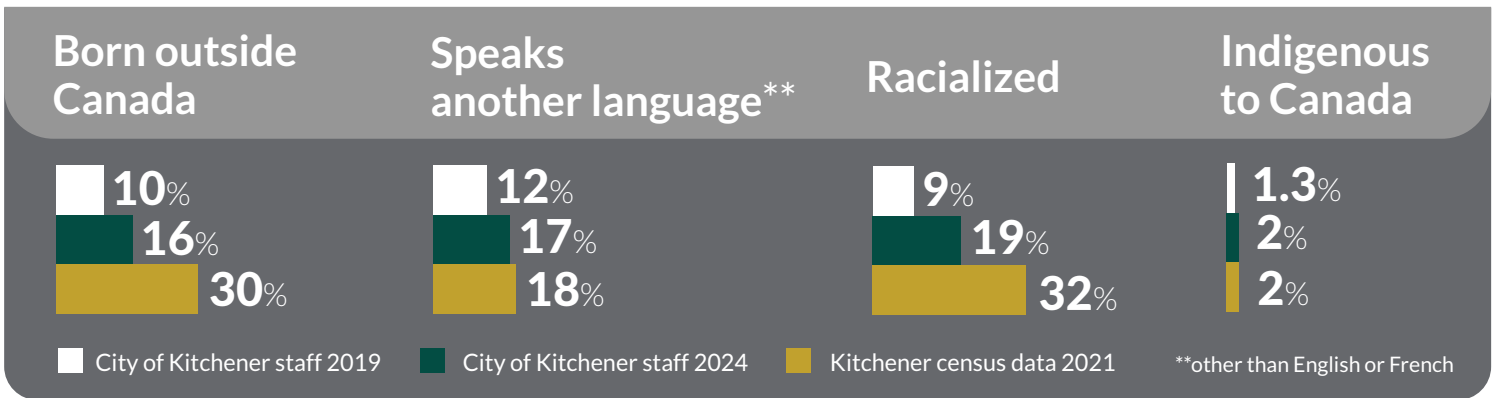

# CITY OF KITCHENER STAFF CENSUS RESULTS

In 2019, our first ever staff census was circulated. We asked staff again in 2024. Here's how our data compares with the population demographics of Kitchener.

## Most common racial identities other than white

- South Asian
- Black - African
- Mixed heritage
- Latin American
- West Asian
- Southeast Asian
- East Asian
- Black - Caribbean
- Indian - Caribbean
- First Nations, Inuit or Métis