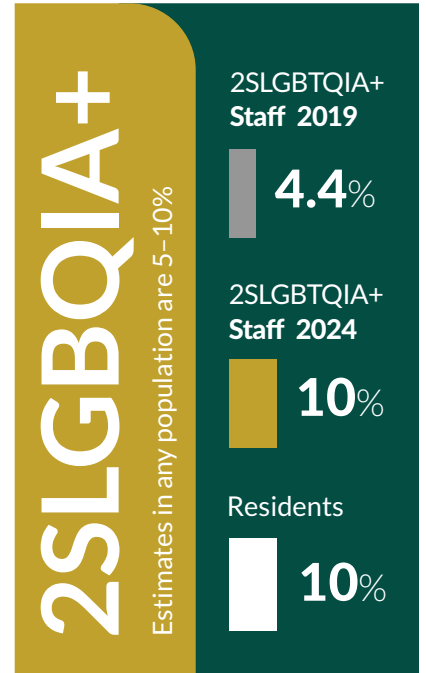

# CITY OF KITCHENER STAFF CENSUS RESULTS

In 2019, our first ever staff census was circulated. We asked staff again in 2024. Here's how our data compares with the population demographics of Kitchener.

## Most common racial identities other than white

- South Asian
- Black - African
- Mixed heritage
- Latin American
- West Asian
- Southeast Asian
- East Asian
- Black - Caribbean
- Indian - Caribbean
- First Nations, Inuit or Métis

City of Kitchener staff span **five generations**. Employees range from their teens into their eighties.