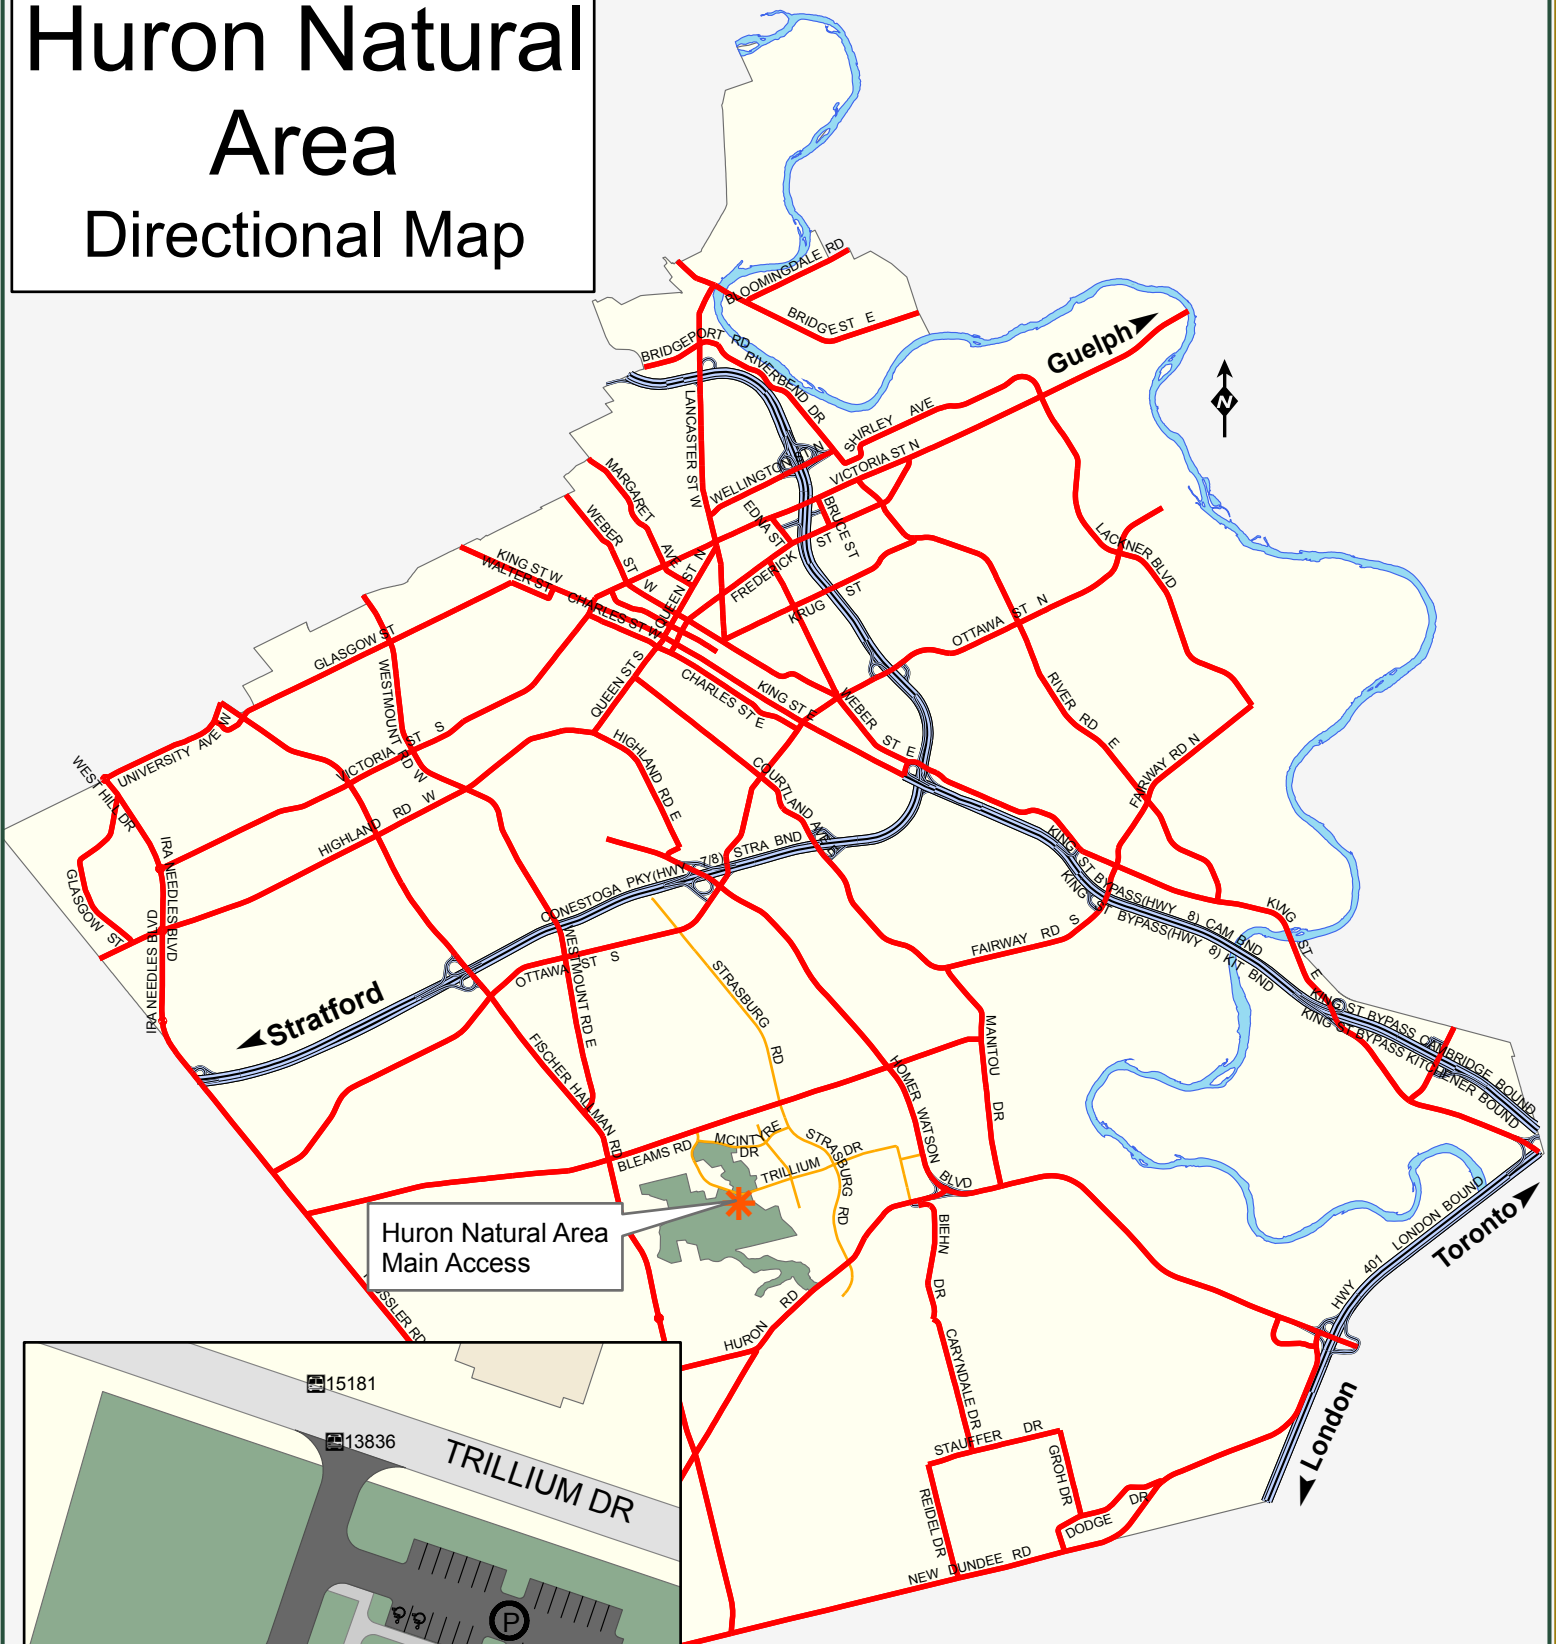

Huron Natural Area Directional Map