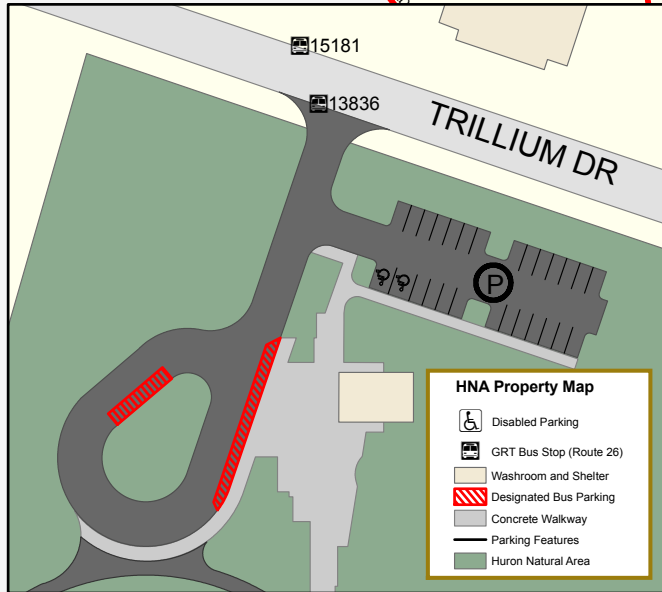

Huron Natural Area Directional Map