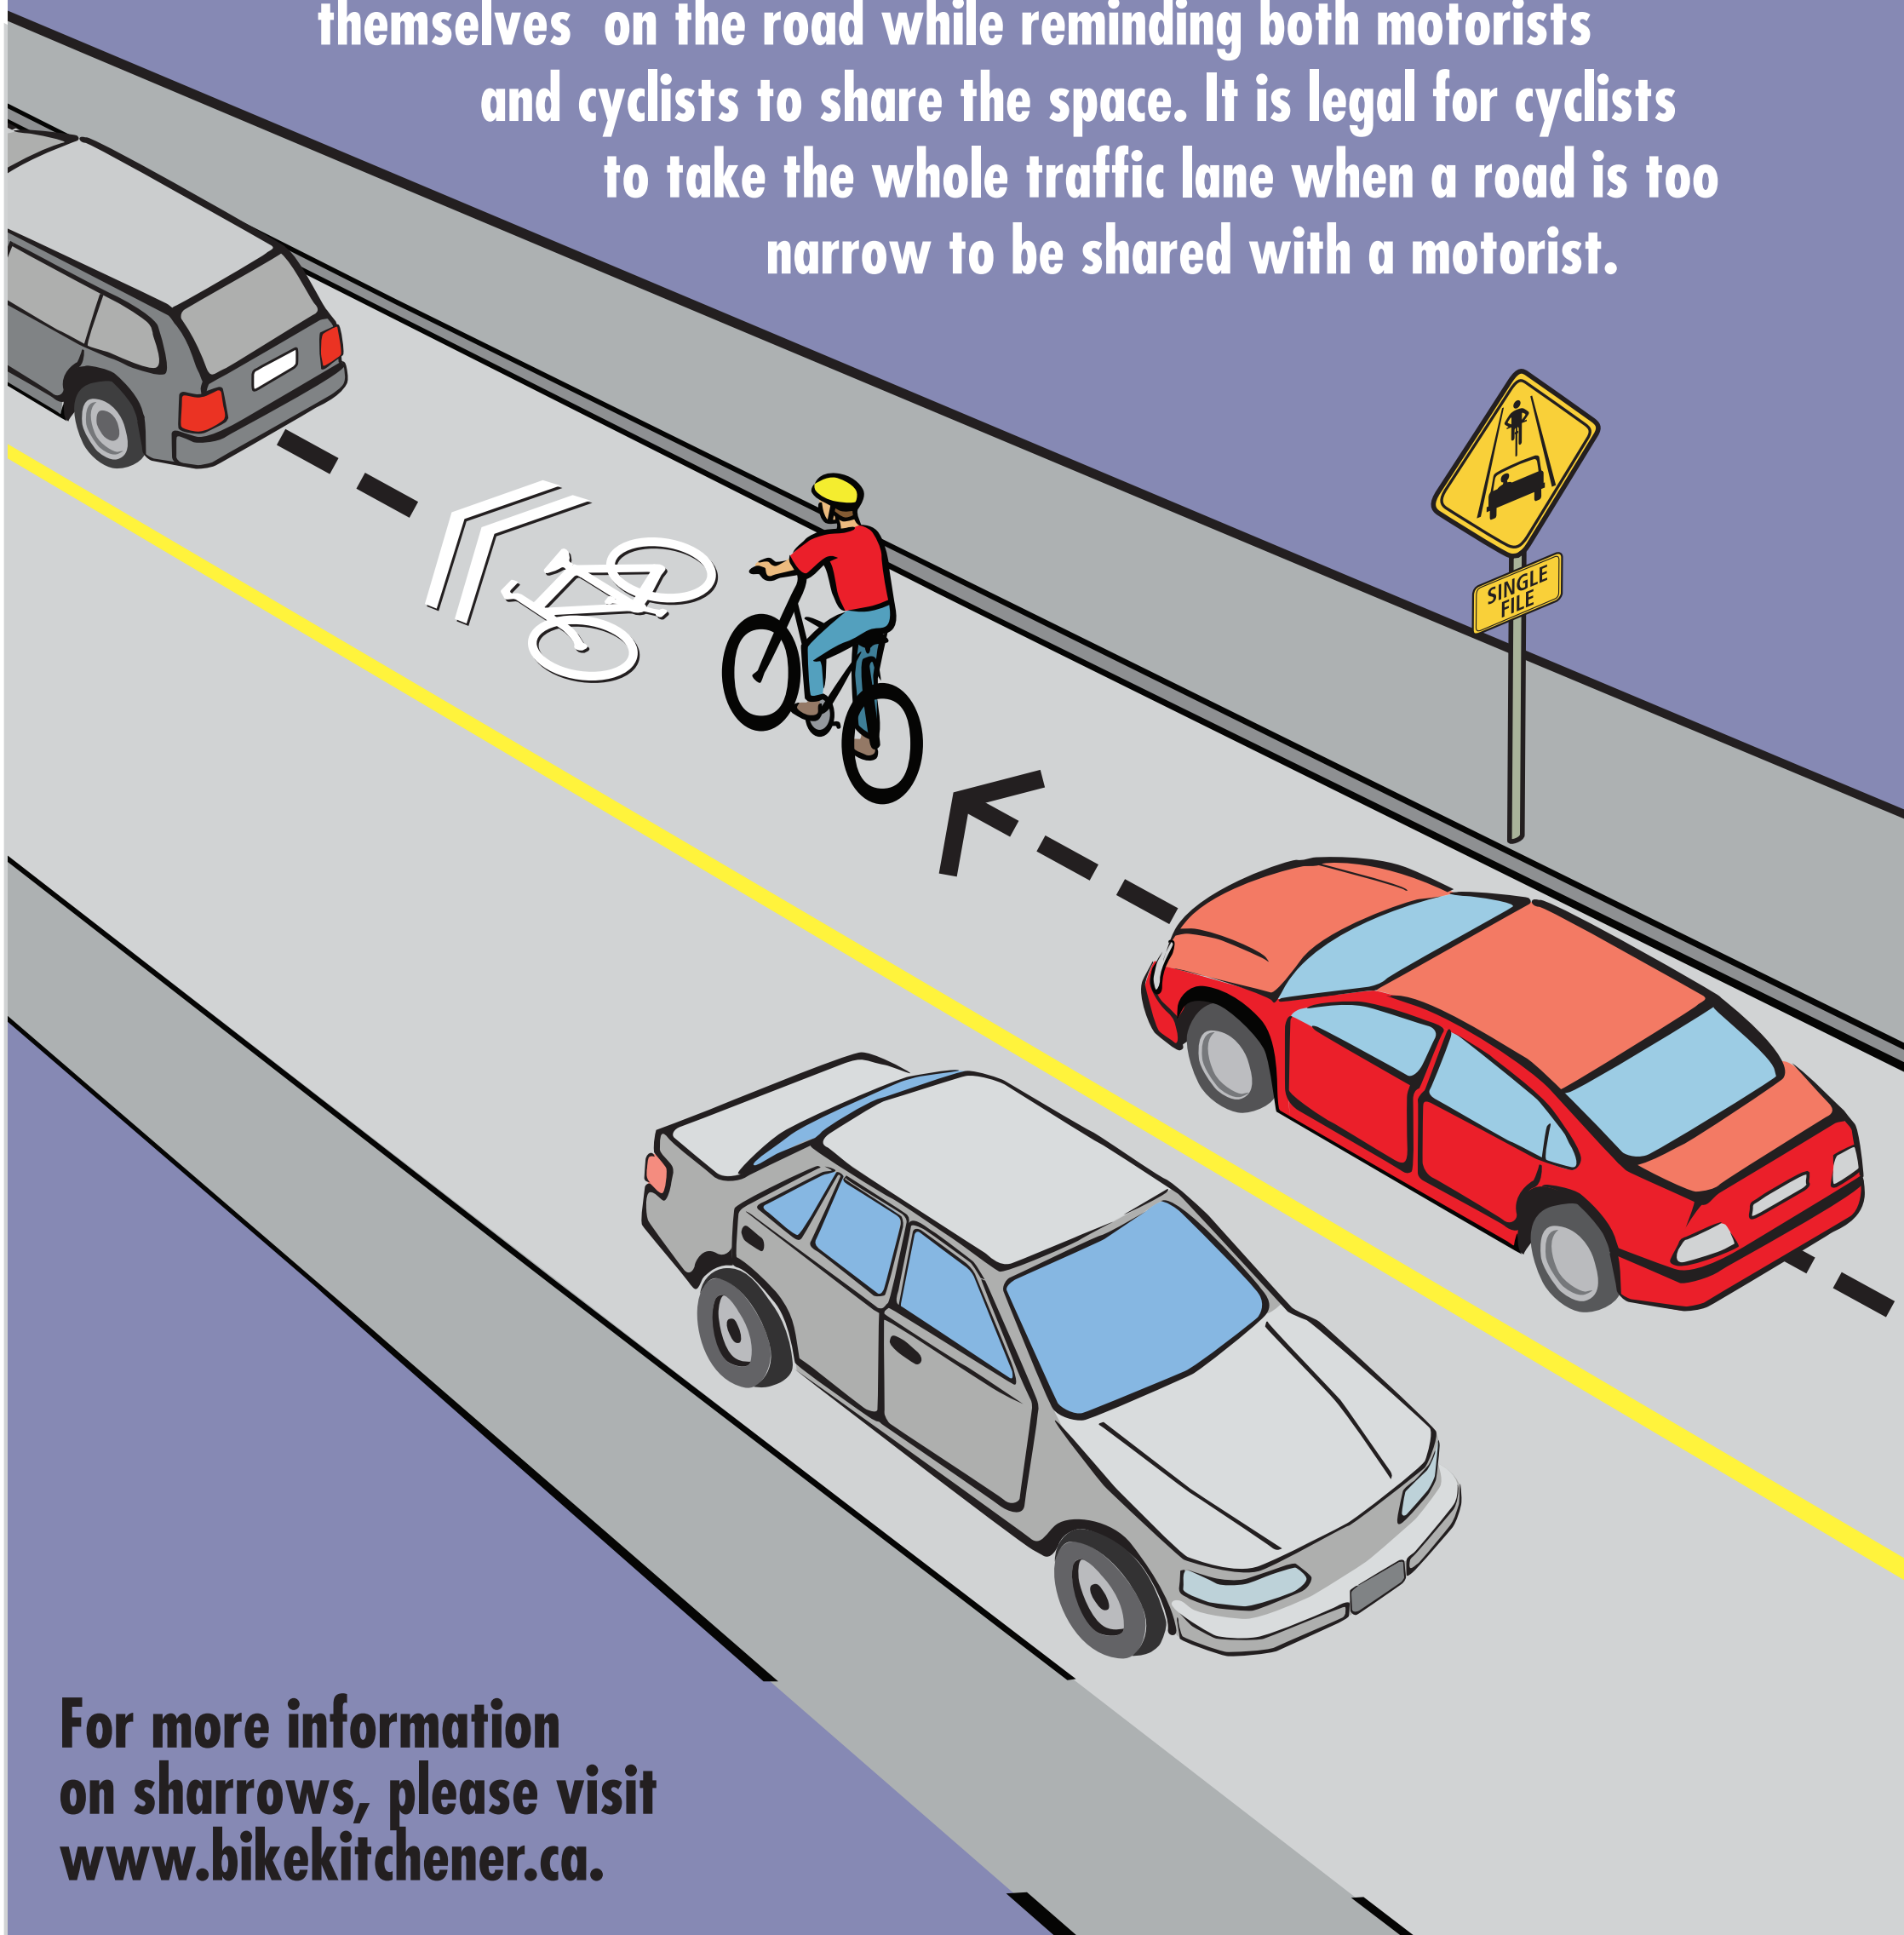

# Sharrows

Share the road with  
Kitchener's new cycling infrastructure

Sharrows are road markings that help cyclists position themselves on the road while reminding both motorists and cyclists to share the space. It is legal for cyclists to take the whole traffic lane when a road is too narrow to be shared with a motorist.