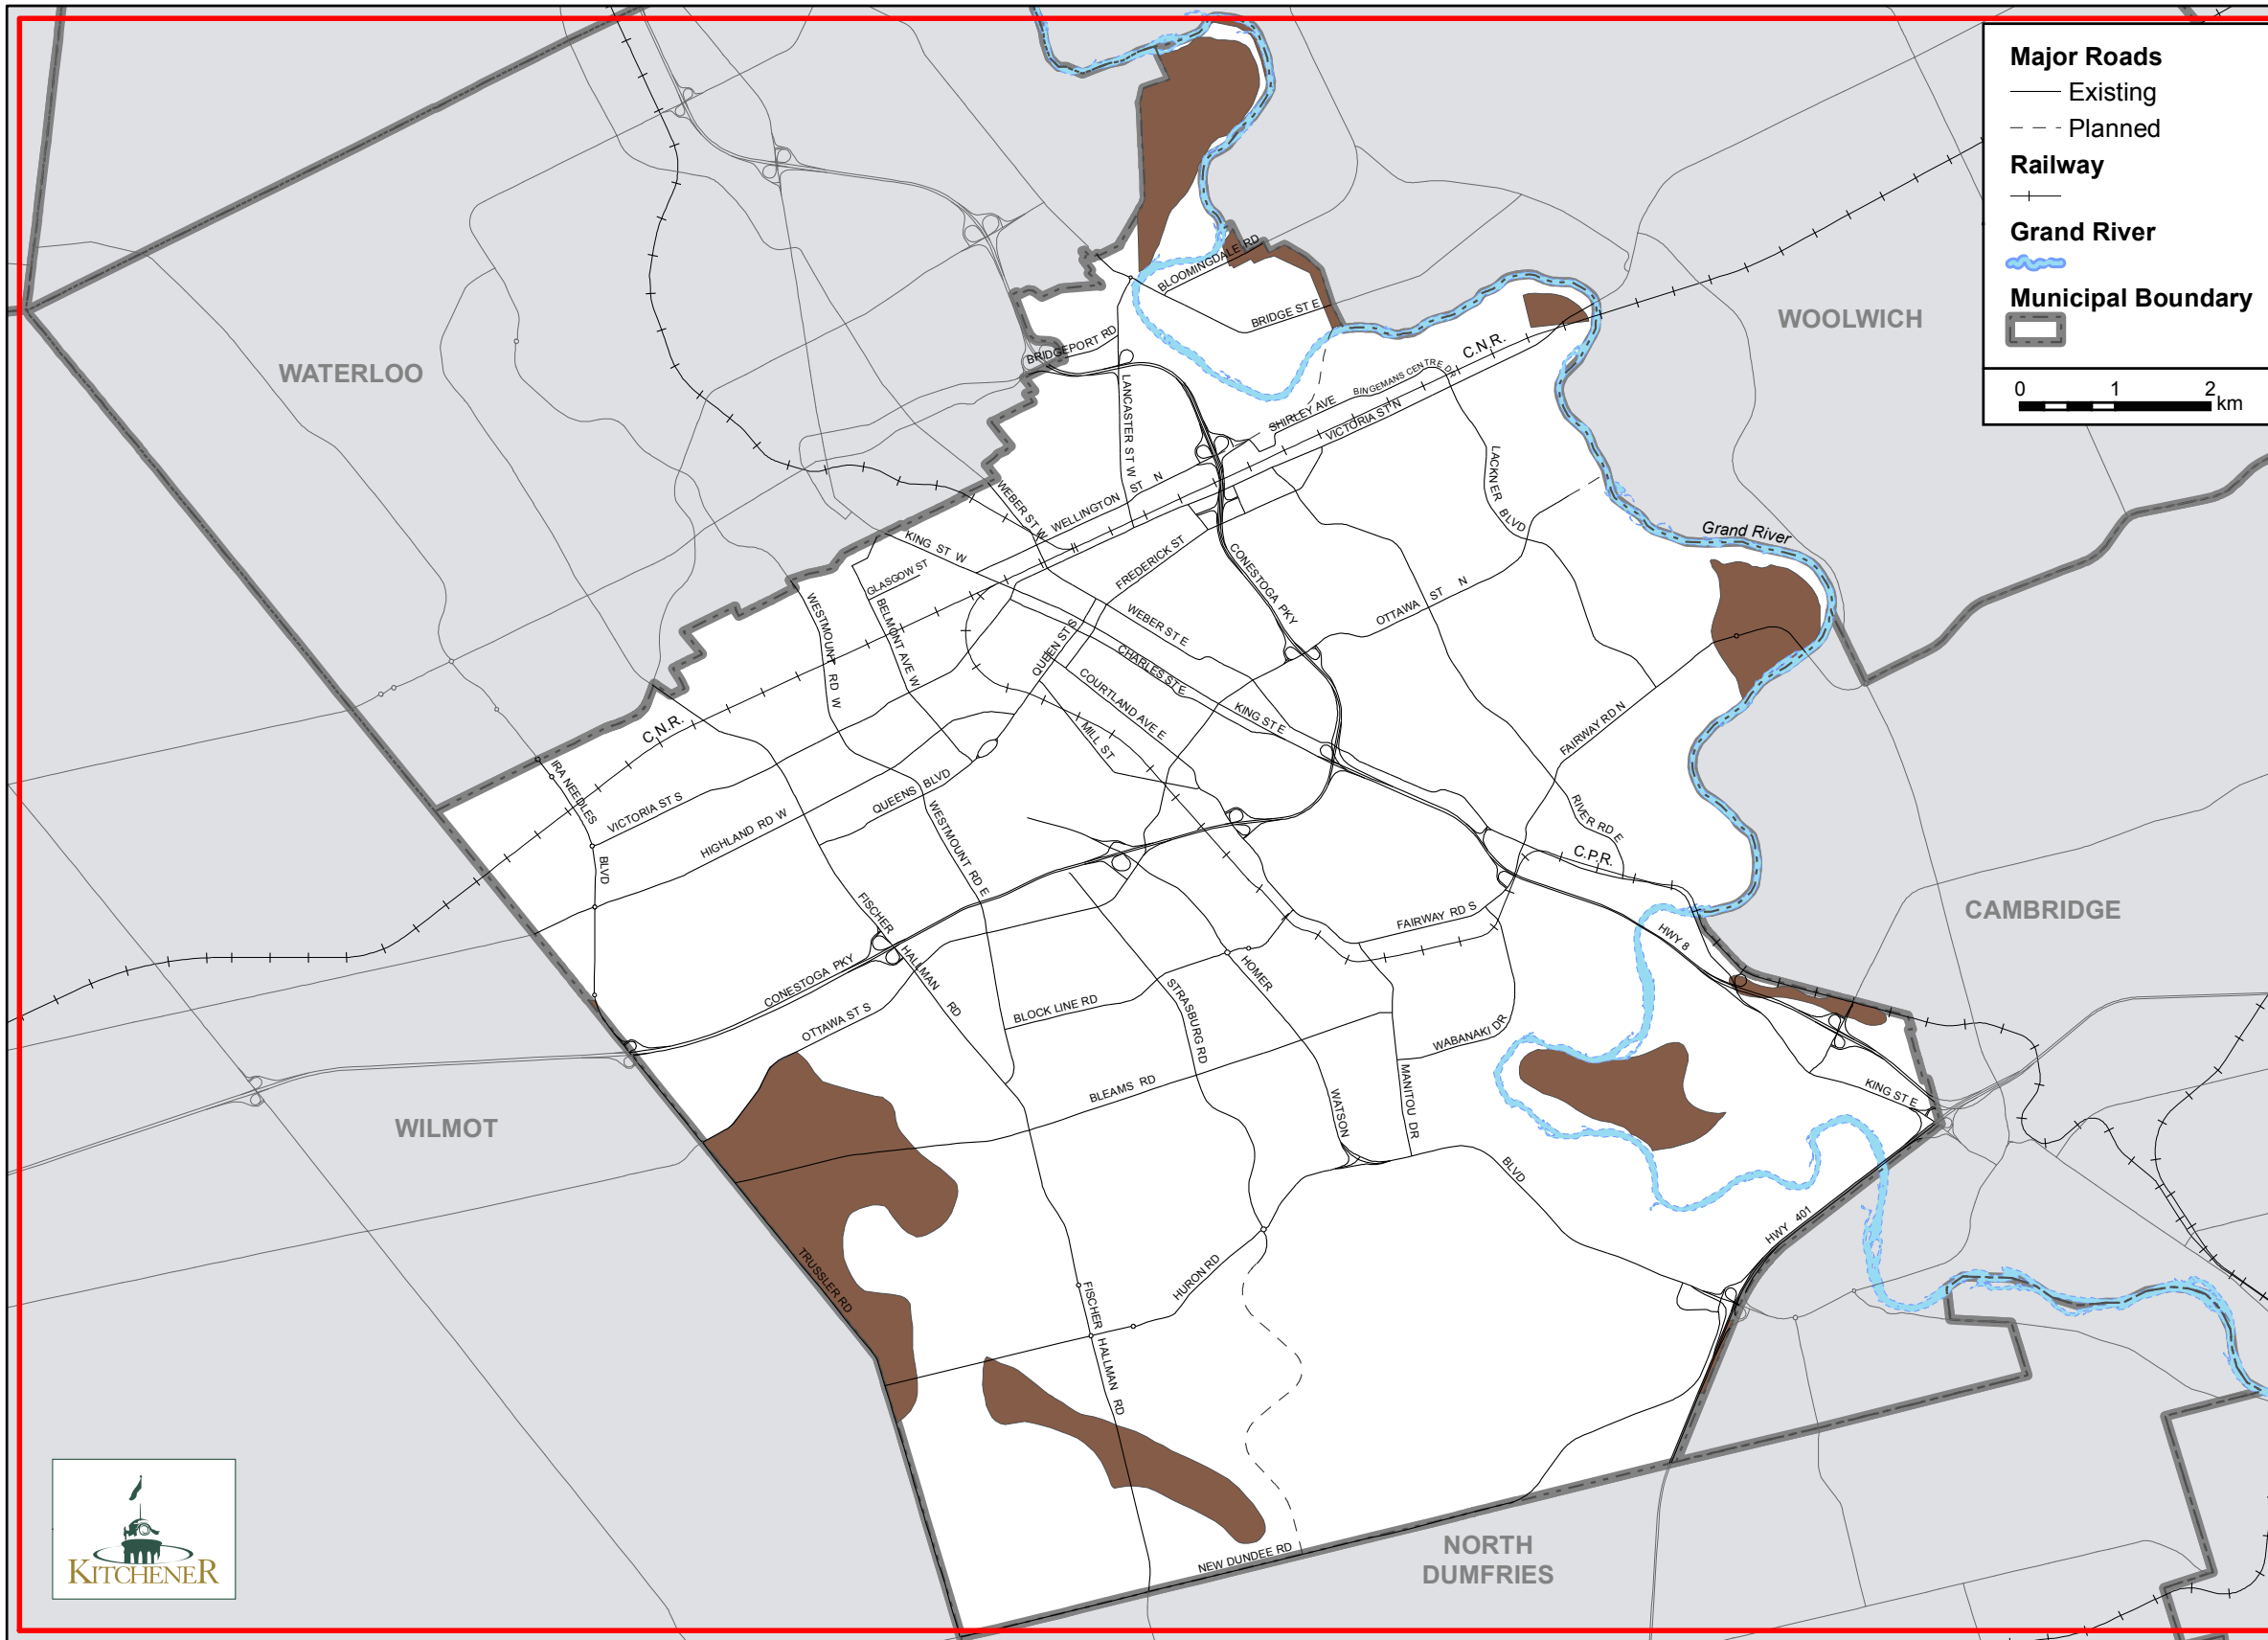

City of Kitchener  
**Official Plan**  
 A complete and healthy Kitchener

Map 10

**Mineral Aggregate Resource Areas**

**Major Roads**  
 — Existing  
 - - - Planned

**Railway**  
 + + +

**Grand River**

**Municipal Boundary**

0 1 2 km

**Legend**

**Mineral Aggregate Resource Areas**

**Area Under Deferral No. 7**

**Note:**  
 1. This map forms part of the Official Plan of the City of Kitchener and must be read in conjunction with the policies of this Plan.