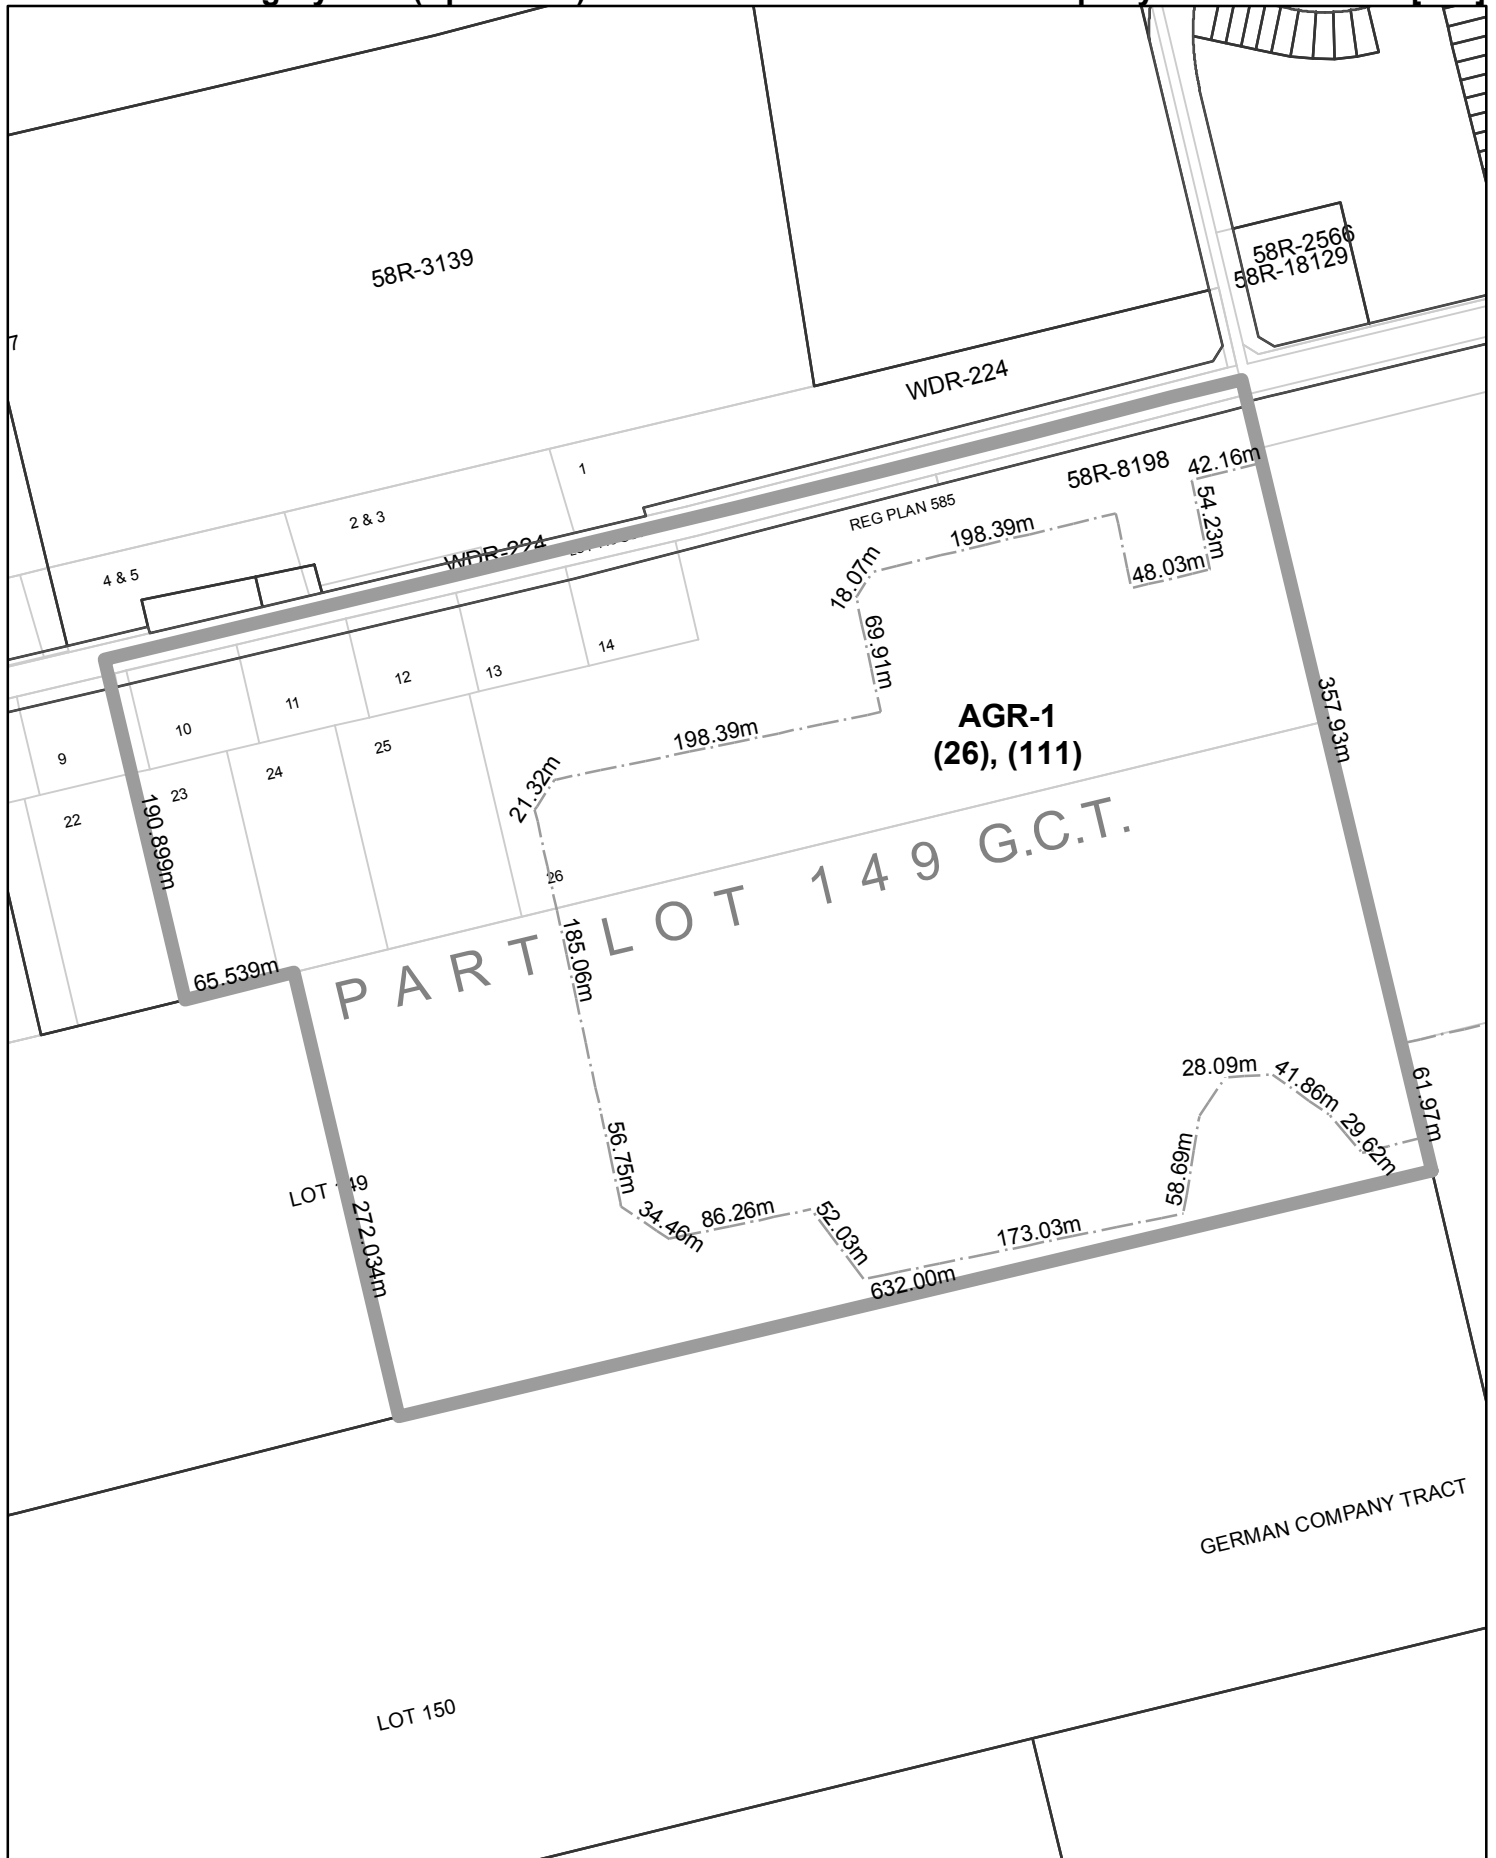

DETAIL from ZONING GRID SCHEDULE **NO. 231** of APPENDIX 'A'  
SHOWING PART LOT 123 G.C.T.

DETAIL from ZONING GRID SCHEDULE **NO. 60, 61, 97, 98** of APPENDIX 'A'

SHOWING LOTS 10-14, 24-26. REG. PLAN 585 AND PART LOT 149 G.C.T.

DETAIL from ZONING GRID SCHEDULE **NO. 266** of APPENDIX 'A'  
SHOWING PART LOT 119 G.C.T.

DETAIL from ZONING GRID SCHEDULE **NO. 249, 250, 252 AND 253** of APPENDIX 'A'  
SHOWING SURVEY BEASLEYS NEW PT LOT 1

DETAIL from ZONING GRID SCHEDULE **NO. 201** of APPENDIX 'A'

SHOWING PART OF LOT 32, REGISTERED COMPILED PLAN 1489