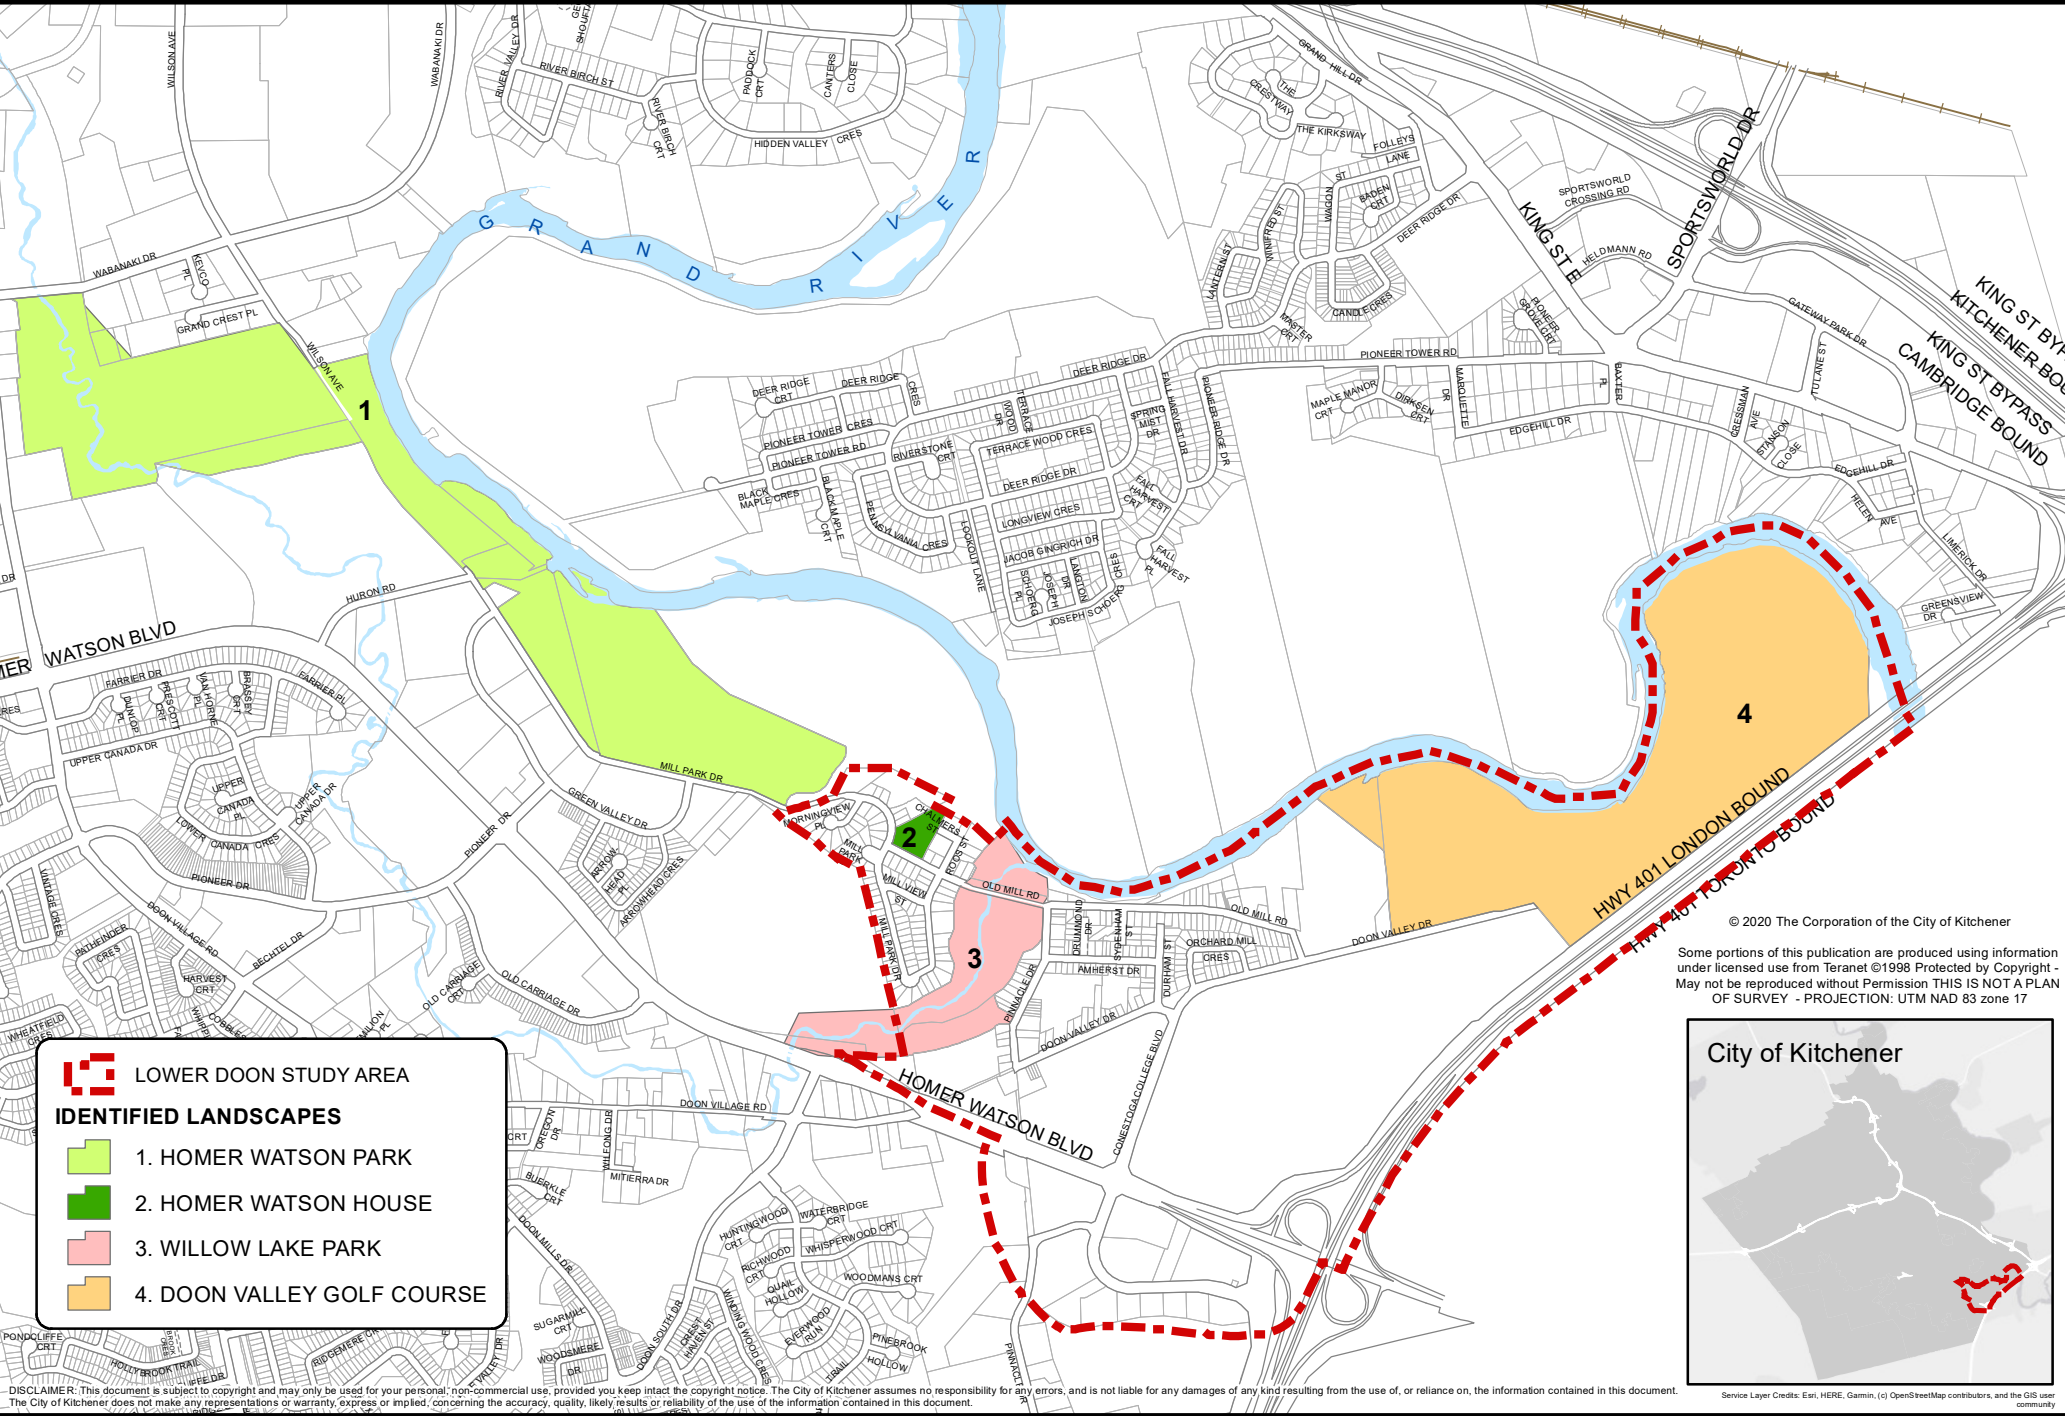

Identified Cultural Heritage Landscapes