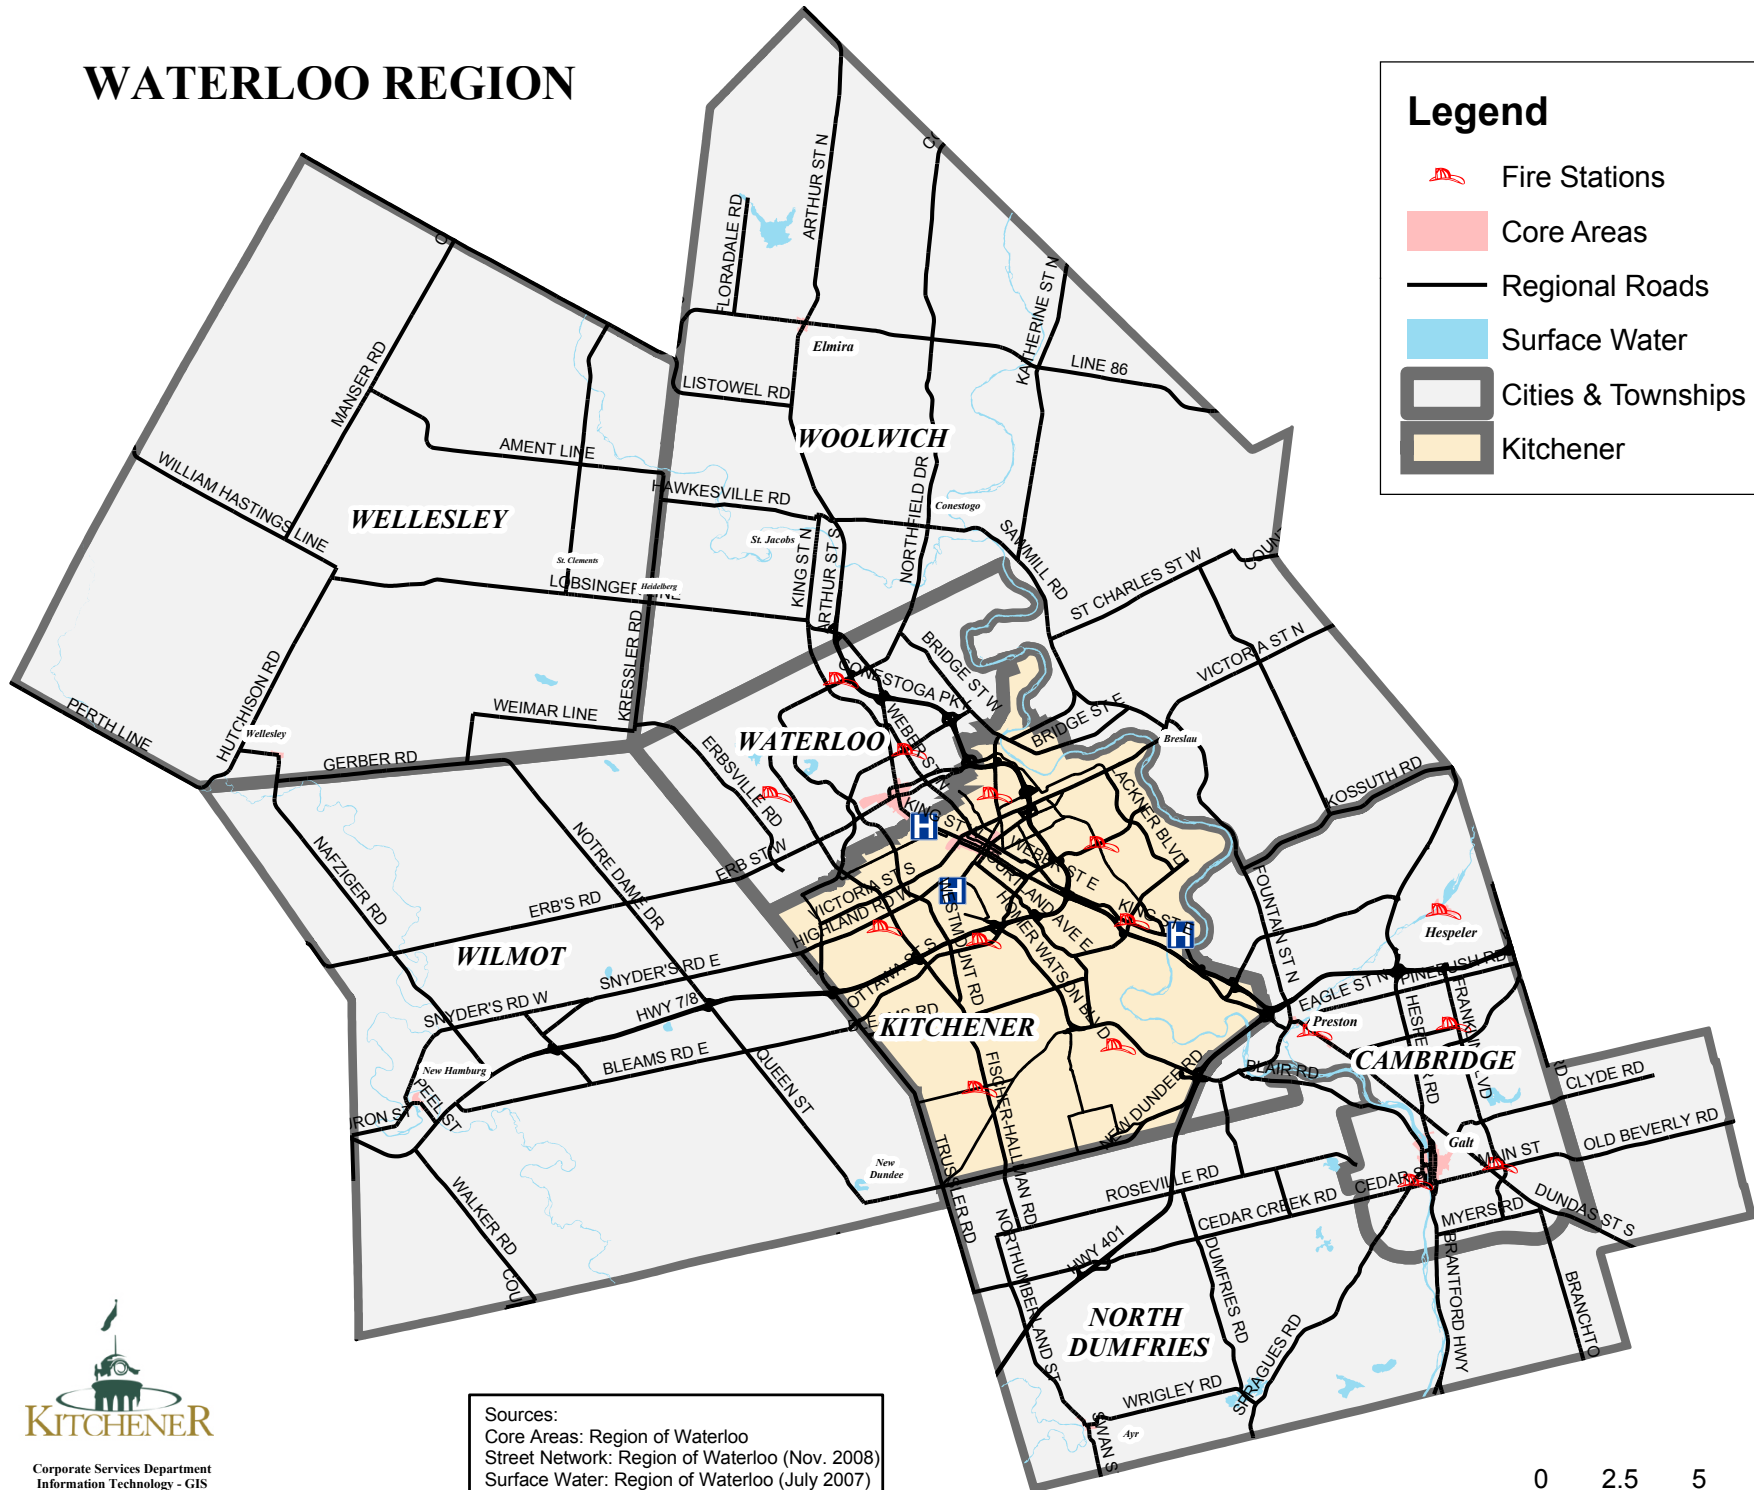

WATERLOO REGION

Legend

- Fire Stations
- Core Areas
- Regional Roads
- Surface Water
- Cities & Townships
- Kitchener

Sources:
Core Areas: Region of Waterloo
Street Network: Region of Waterloo (Nov. 2008)
Surface Water: Region of Waterloo (July 2007)